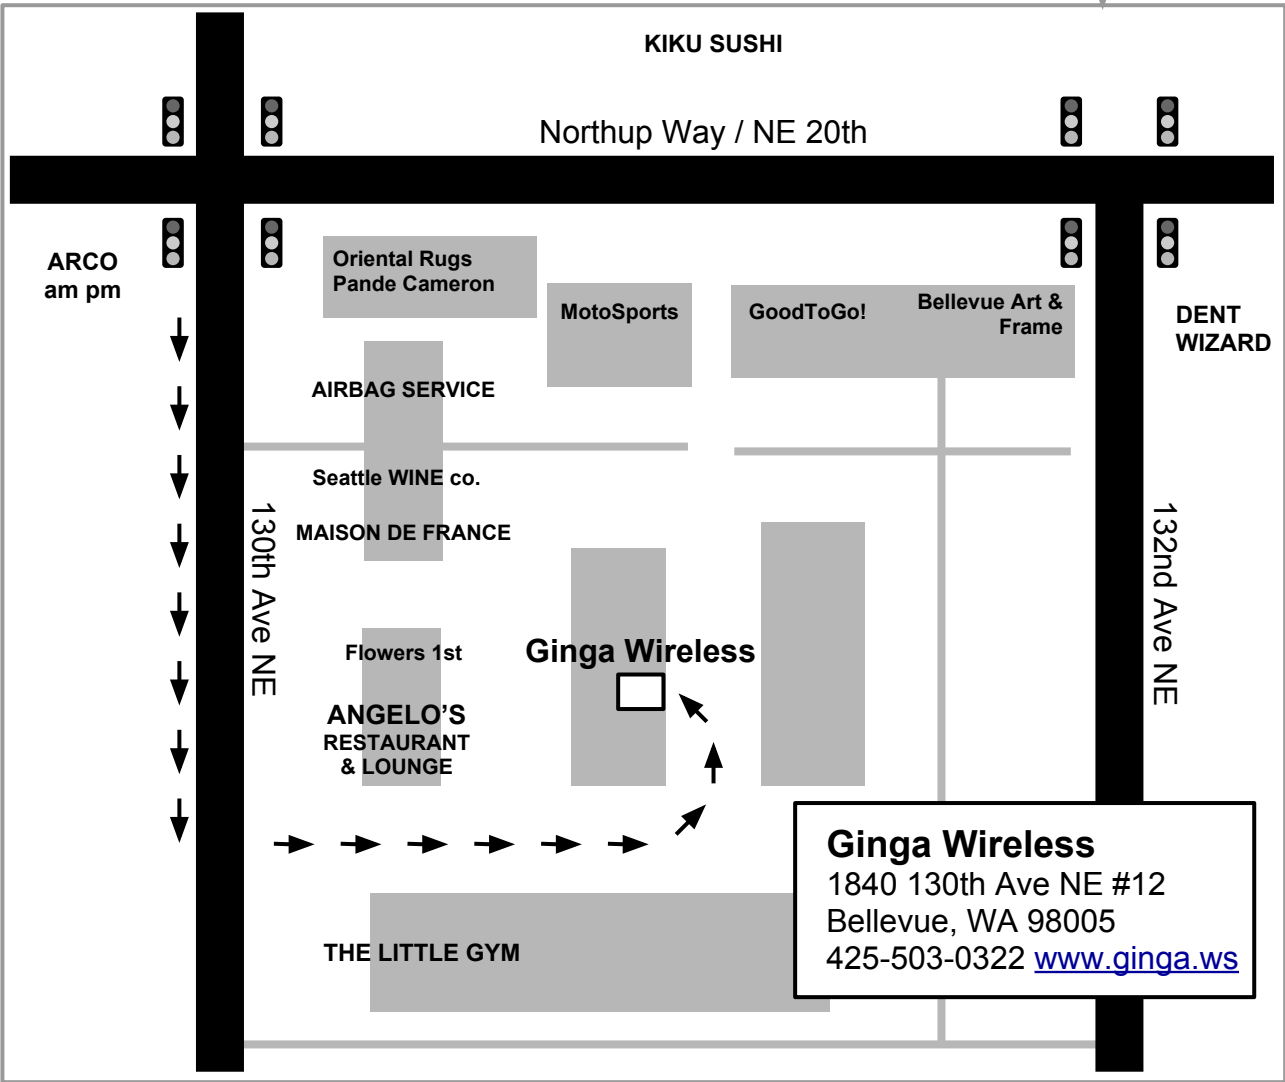

Seattle / I-405

Redmond

520

Exit 124th Ave NE

Northup Way / NE 20th St

124th Ave NE

130th Ave NE

132nd Ave NE

Driving Directions to GINGA WIRELESS

Copyright Ginga Wireless © 2013, All rights reserved

ここです。

© DEX

Ginga Wireless
 1840 130th Ave NE #12
 Bellevue, WA 98005
 425-503-0322 www.ginga.ws