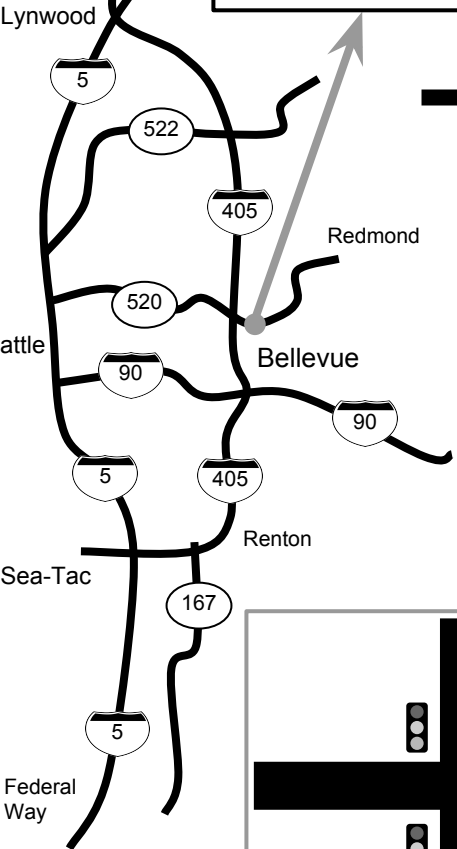

Seattle / I-405

Redmond

520

Exit 124th Ave NE

Northup Way / NE 20th St

124th Ave NE

130th Ave NE

132nd Ave NE

Driving Directions to GINGA WIRELESS

Copyright Ginga Wireless © 2013, All rights reserved

ここです。

© DEX

Ginga Wireless
 1840 130th Ave NE #12
 Bellevue, WA 98005
 425-503-0322 www.ginga.ws